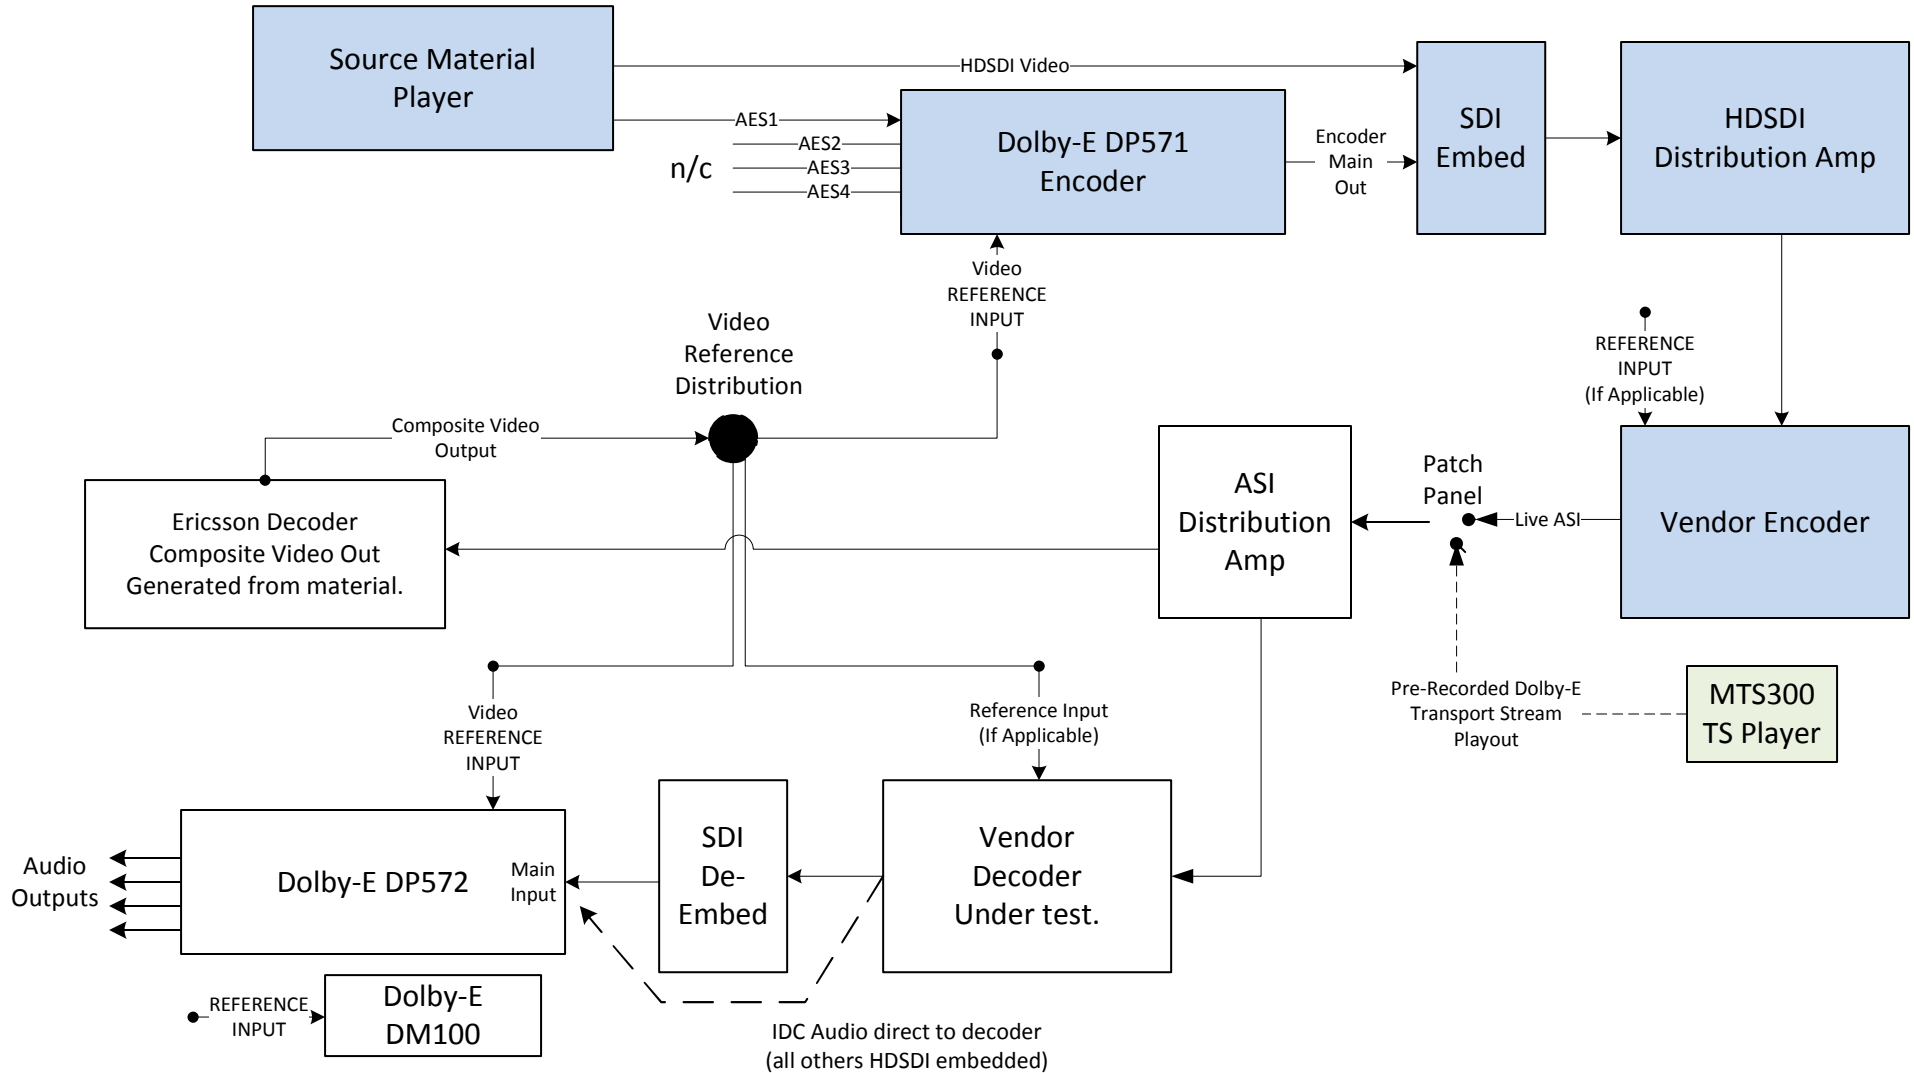

Dolby-E Testing Schematic
Live Encoding and Pre-Recorded
Transport Stream Payout
WBU-ISOG 2011

Equipment used in live encoding test
 Equipment used for prerecorded TS payout testing.

- Dolby-E D572 Decoder used to monitor CRC errors.
- Alternate Dolby DM-100 used for secondary checks